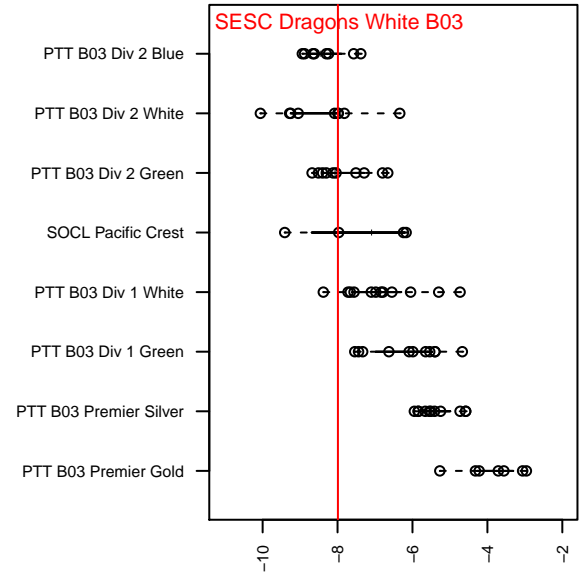

**attack and defense rating
relative to others at age
and all opponents in last 13 months**